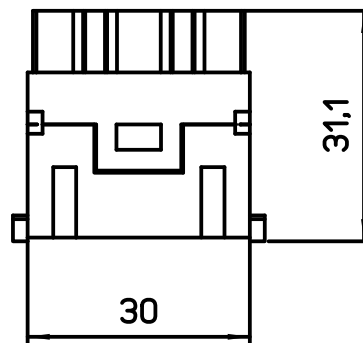

1

2

A

A

B

B

14,7

30

31,1

C

C

All rights reserved

Diritti riservati

REV	DATA	FIRMA	

<p>Dimensions in mm</p>	Simplified representation with dimensions without tolerance			
	Original Size A4	CX 36 IF		Scale 1:1
	Date 28/07/19	Female modular, crimp, 36P 4A 32V 0,8kV 3		
Sign. T. Tedeschi				